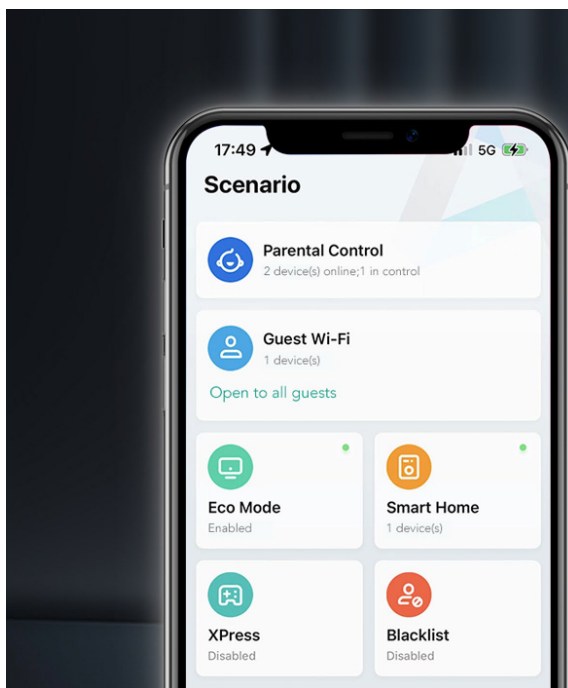

Highlight Features

RG-EW1800GX PRO

An Unprecedented Wireless Experience in WiFi 6

All-round upgrade of Wi-Fi performance,
Improve the overall networking experience for users.

5 Gigabit
Ethernet ports

1800M
Dual-band

Highlight Features

Strong Signal Received, Feels like “wall-less”

Beamforming technology and built-in signal amplifiers combine to enhance strong Wi-Fi signal throughout your home.

Seamless Roaming, Full Space Coverage Wi-Fi Solutions

Amazed by [Reyee Mesh](#)

Highlight Features

Born For Multi-user

Upgraded **MU-MIMO** version together with **OFDMA** tech provide 2.5× greater capacity to connect more terminals.
New-Gen tech "**BSS colouring**", Smart anti-interference from nearby Wi-Fi signals.

Take Control of Your Home Network at Fingertips

Set up your home network in **Reyee Router App** in two minutes. More **Life-time Free** functions are waiting for you to Explore, Experience, Expect.

- Remote Management
- Parental Control
- Smart Home