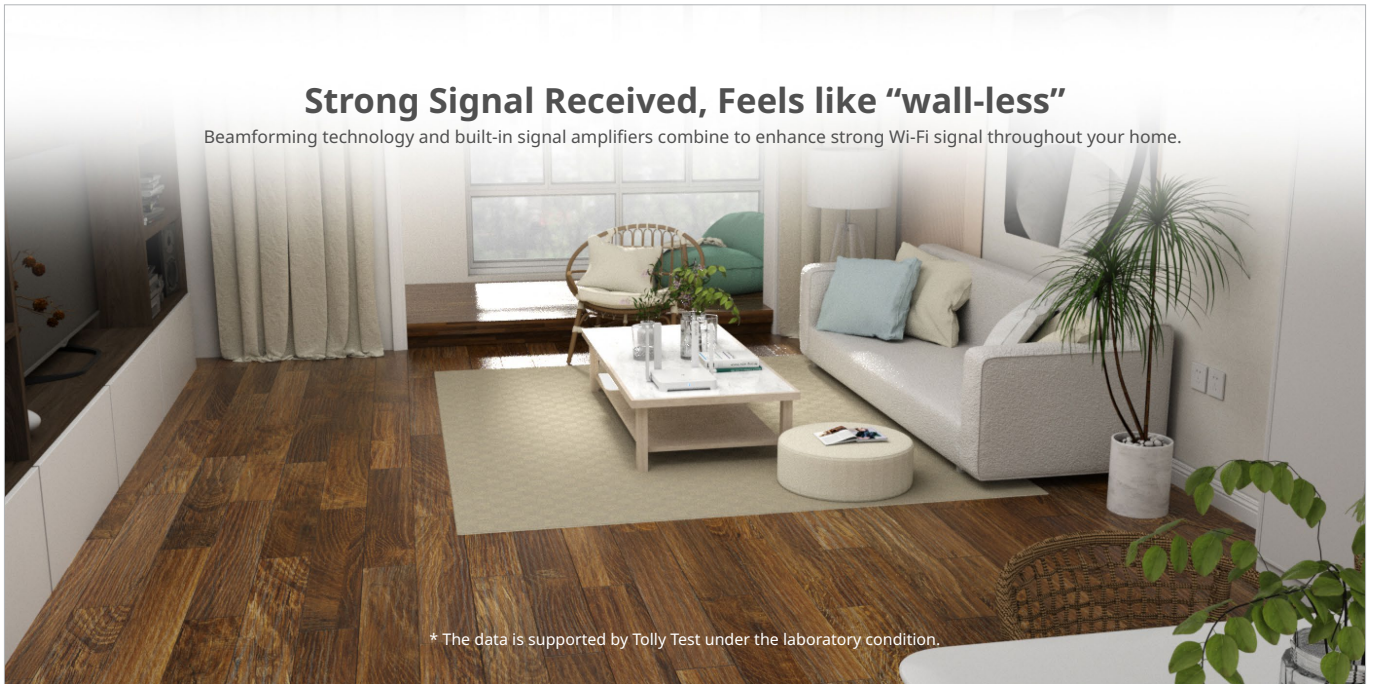

Highlight Features

RG-EW1800GX PRO

An Unprecedented Wireless Experience in WiFi 6

All-round upgrade of Wi-Fi performance,
Improve the overall networking experience for users.

5 Gigabit
Ethernet ports

1800M
Dual-band

802.11ax

Enter the Era of Wi-Fi 6 Speed

With a revolutionary combination of OFDMA and 1024QAM, and the latest 802.11ax standard,
1800GX PRO dual-band concurrent transmission rate reaches 1800Mbps,
providing **high-speed** internet at all time.

Highlight Features

Strong Signal Received, Feels like “wall-less”

Beamforming technology and built-in signal amplifiers combine to enhance strong Wi-Fi signal throughout your home.

Seamless Roaming, Full Space Coverage Wi-Fi Solutions